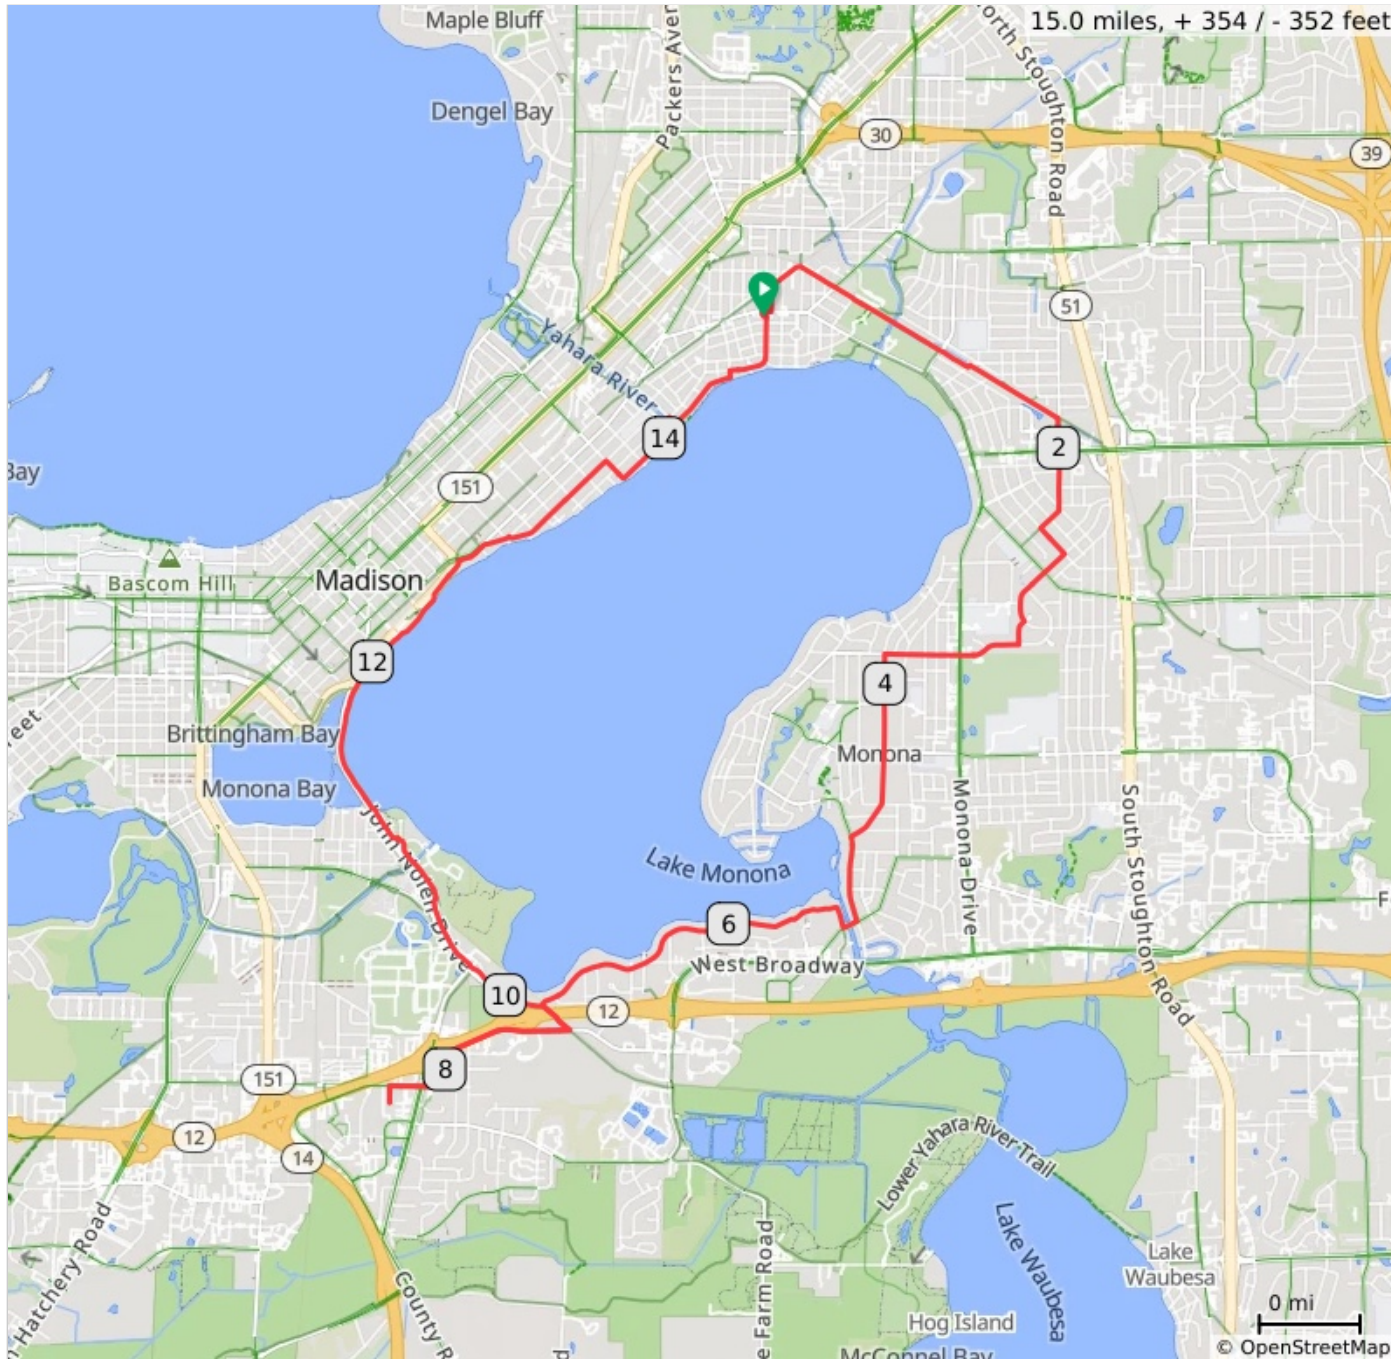

Brews Cruise 2026

Starkweather Brewing and
Delta Beer Lab

Brews Cruise 2026

Num	Dist	Type	Next
1.	0.0	Ψ	0.0
2.	0.0	→	0.0
3.	0.1	←	0.1
4.	0.2	→	1.1
5.	1.3	←	0.0
6.	1.3	→	0.5
7.	1.9	→	0.2
8.	2.0	←	0.0
9.	2.0	→	0.3
10.	2.3	→	0.1
11.	2.4	←	0.2
12.	2.6	→	0.4
13.	3.1	→	0.1
14.	3.2	→	0.3
15.	3.5	↑	0.4
16.	3.9	←	0.9

5.0 miles. +100/-78 feet

Num	Dist	Type	Next
49.	15.0	←	0.0
50.	15.0	📍	0.0

0.2 miles. +0/-0 feet